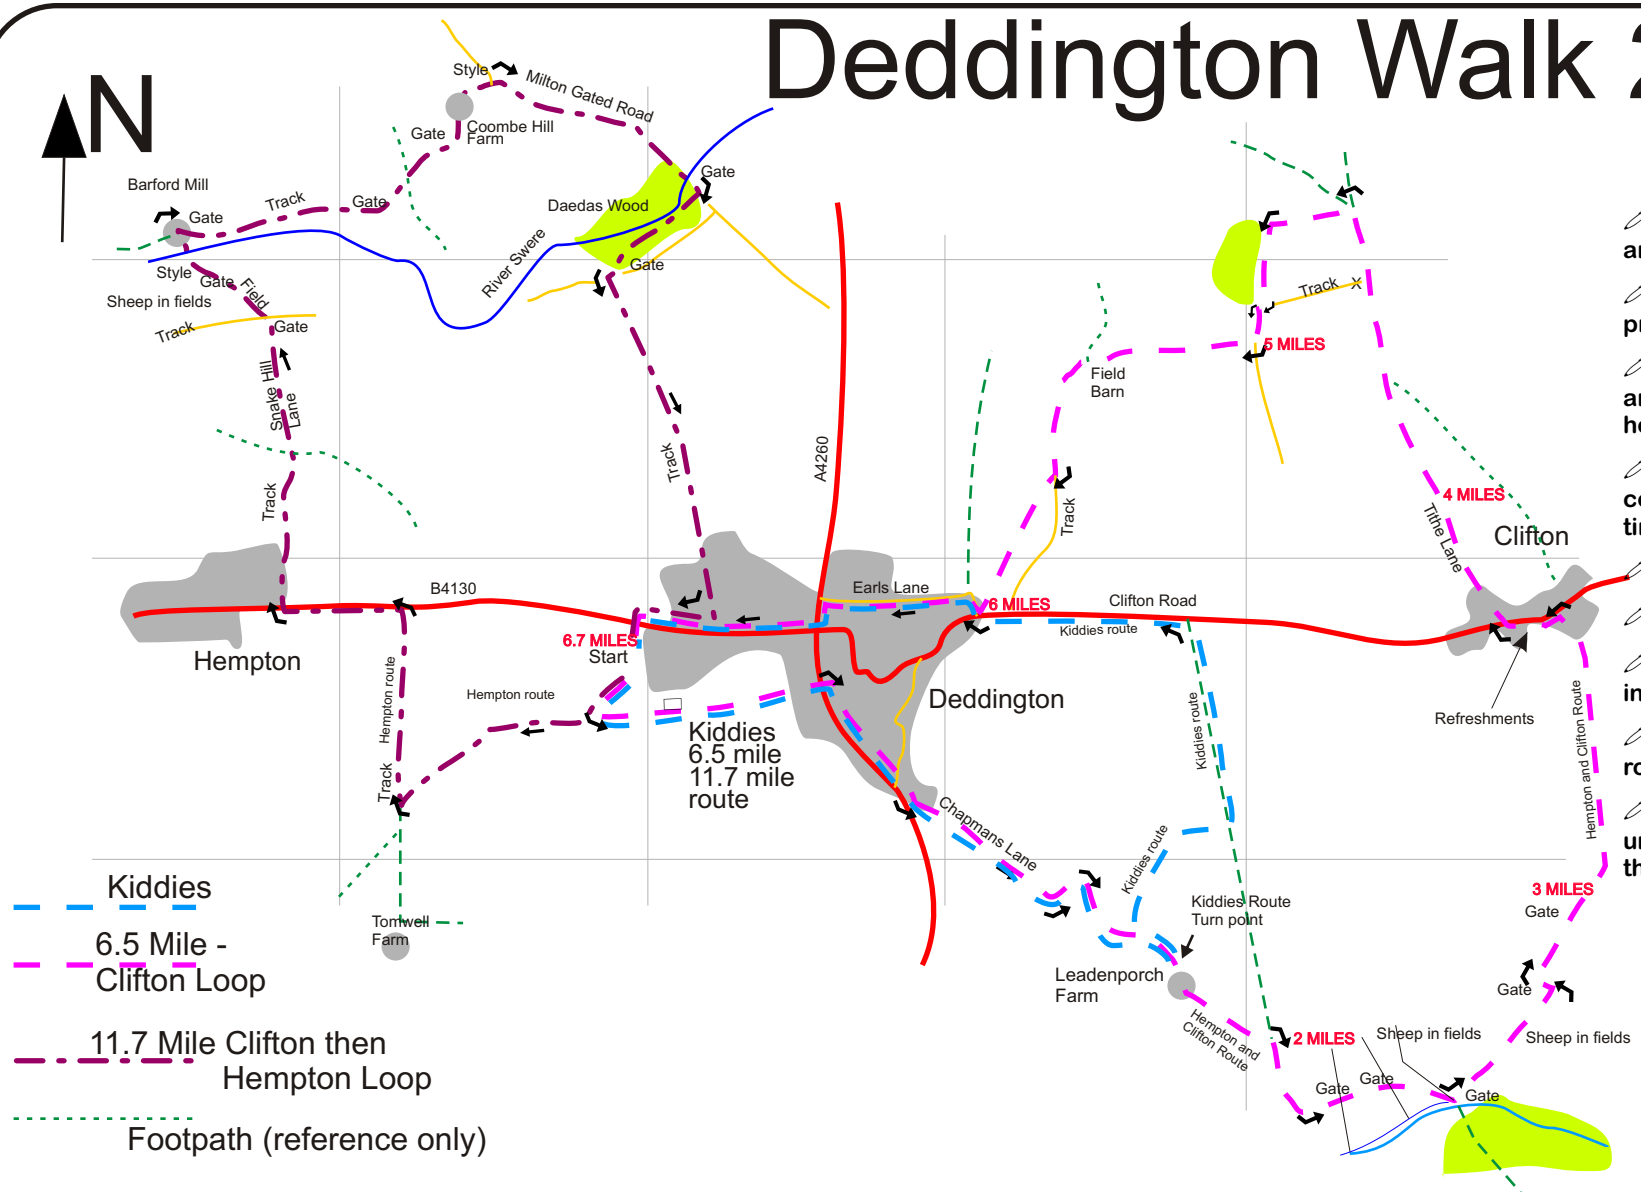

Deddington Walk 2007

- Countryside Code**
- Be safe - plan ahead and follow any signs.
 - Leave gates and property as you find them.
 - Protect plants and animals, and take your litter home.
 - Keep dogs under close control and on a lead at all times.
 - Clean up after your dog.
 - Consider other people.
 - Cross the roads where indicated by the marshal.
 - Stick to the publicised route.
 - Keep your children under control and don't let them run ahead.

--- Kiddies
--- 6.5 Mile - Clifton Loop
--- 11.7 Mile Clifton then Hempton Loop
--- Footpath (reference only)

1km

WWW.DEDDINGTONWALK.CO.UK