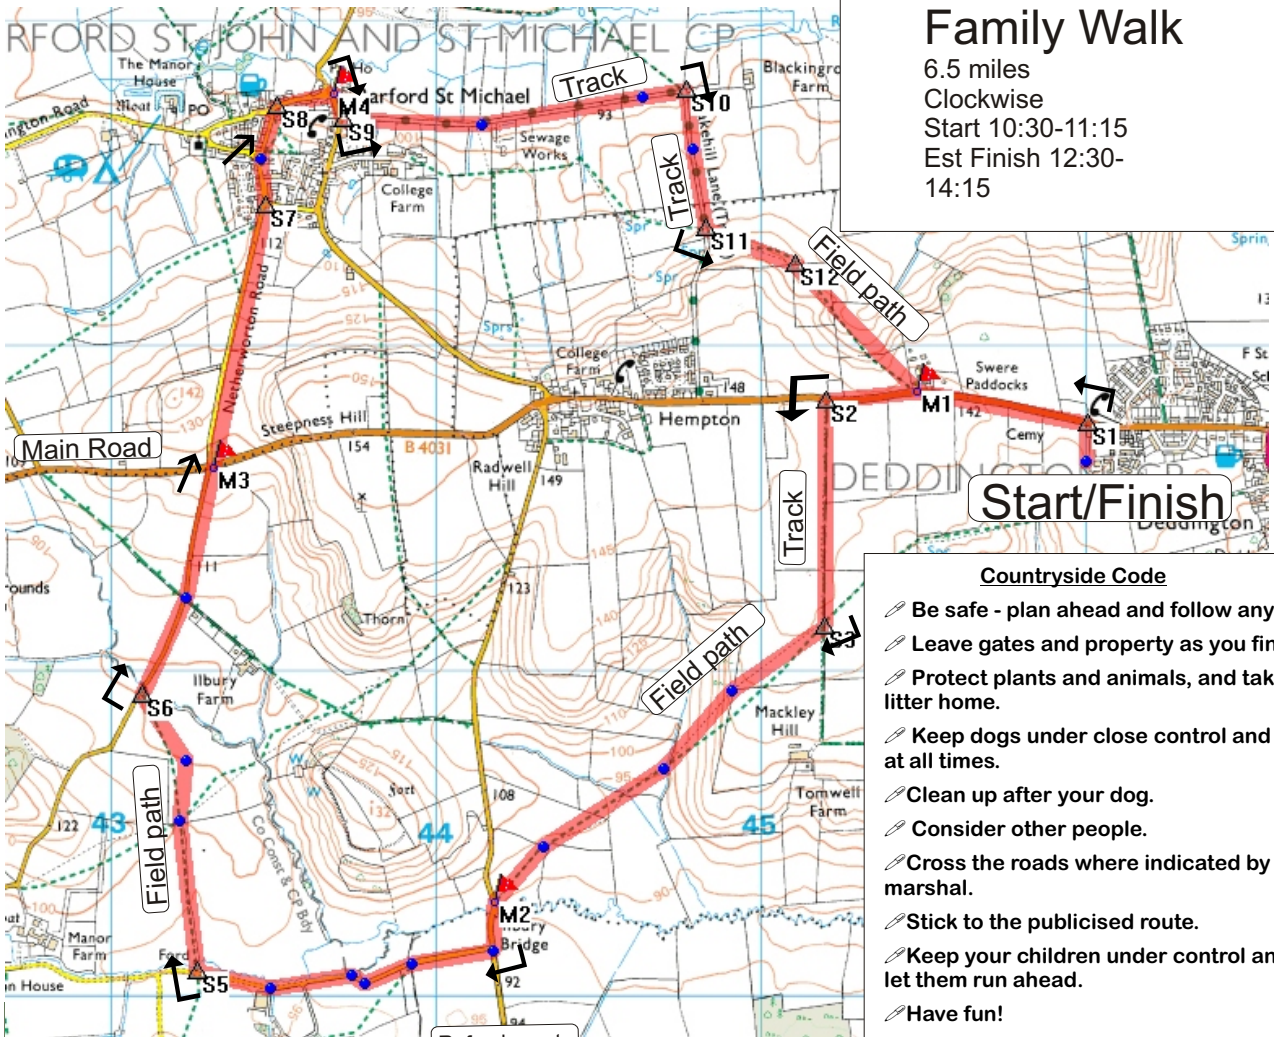

Family Walk

6.5 miles
 Clockwise
 Start 10:30-11:15
 Est Finish 12:30-14:15

Countryside Code

- ☞ Be safe - plan ahead and follow any signs.
- ☞ Leave gates and property as you find them.
- ☞ Protect plants and animals, and take your litter home.
- ☞ Keep dogs under close control and on a lead at all times.
- ☞ Clean up after your dog.
- ☞ Consider other people.
- ☞ Cross the roads where indicated by the marshal.
- ☞ Stick to the publicised route.
- ☞ Keep your children under control and don't let them run ahead.
- ☞ Have fun!